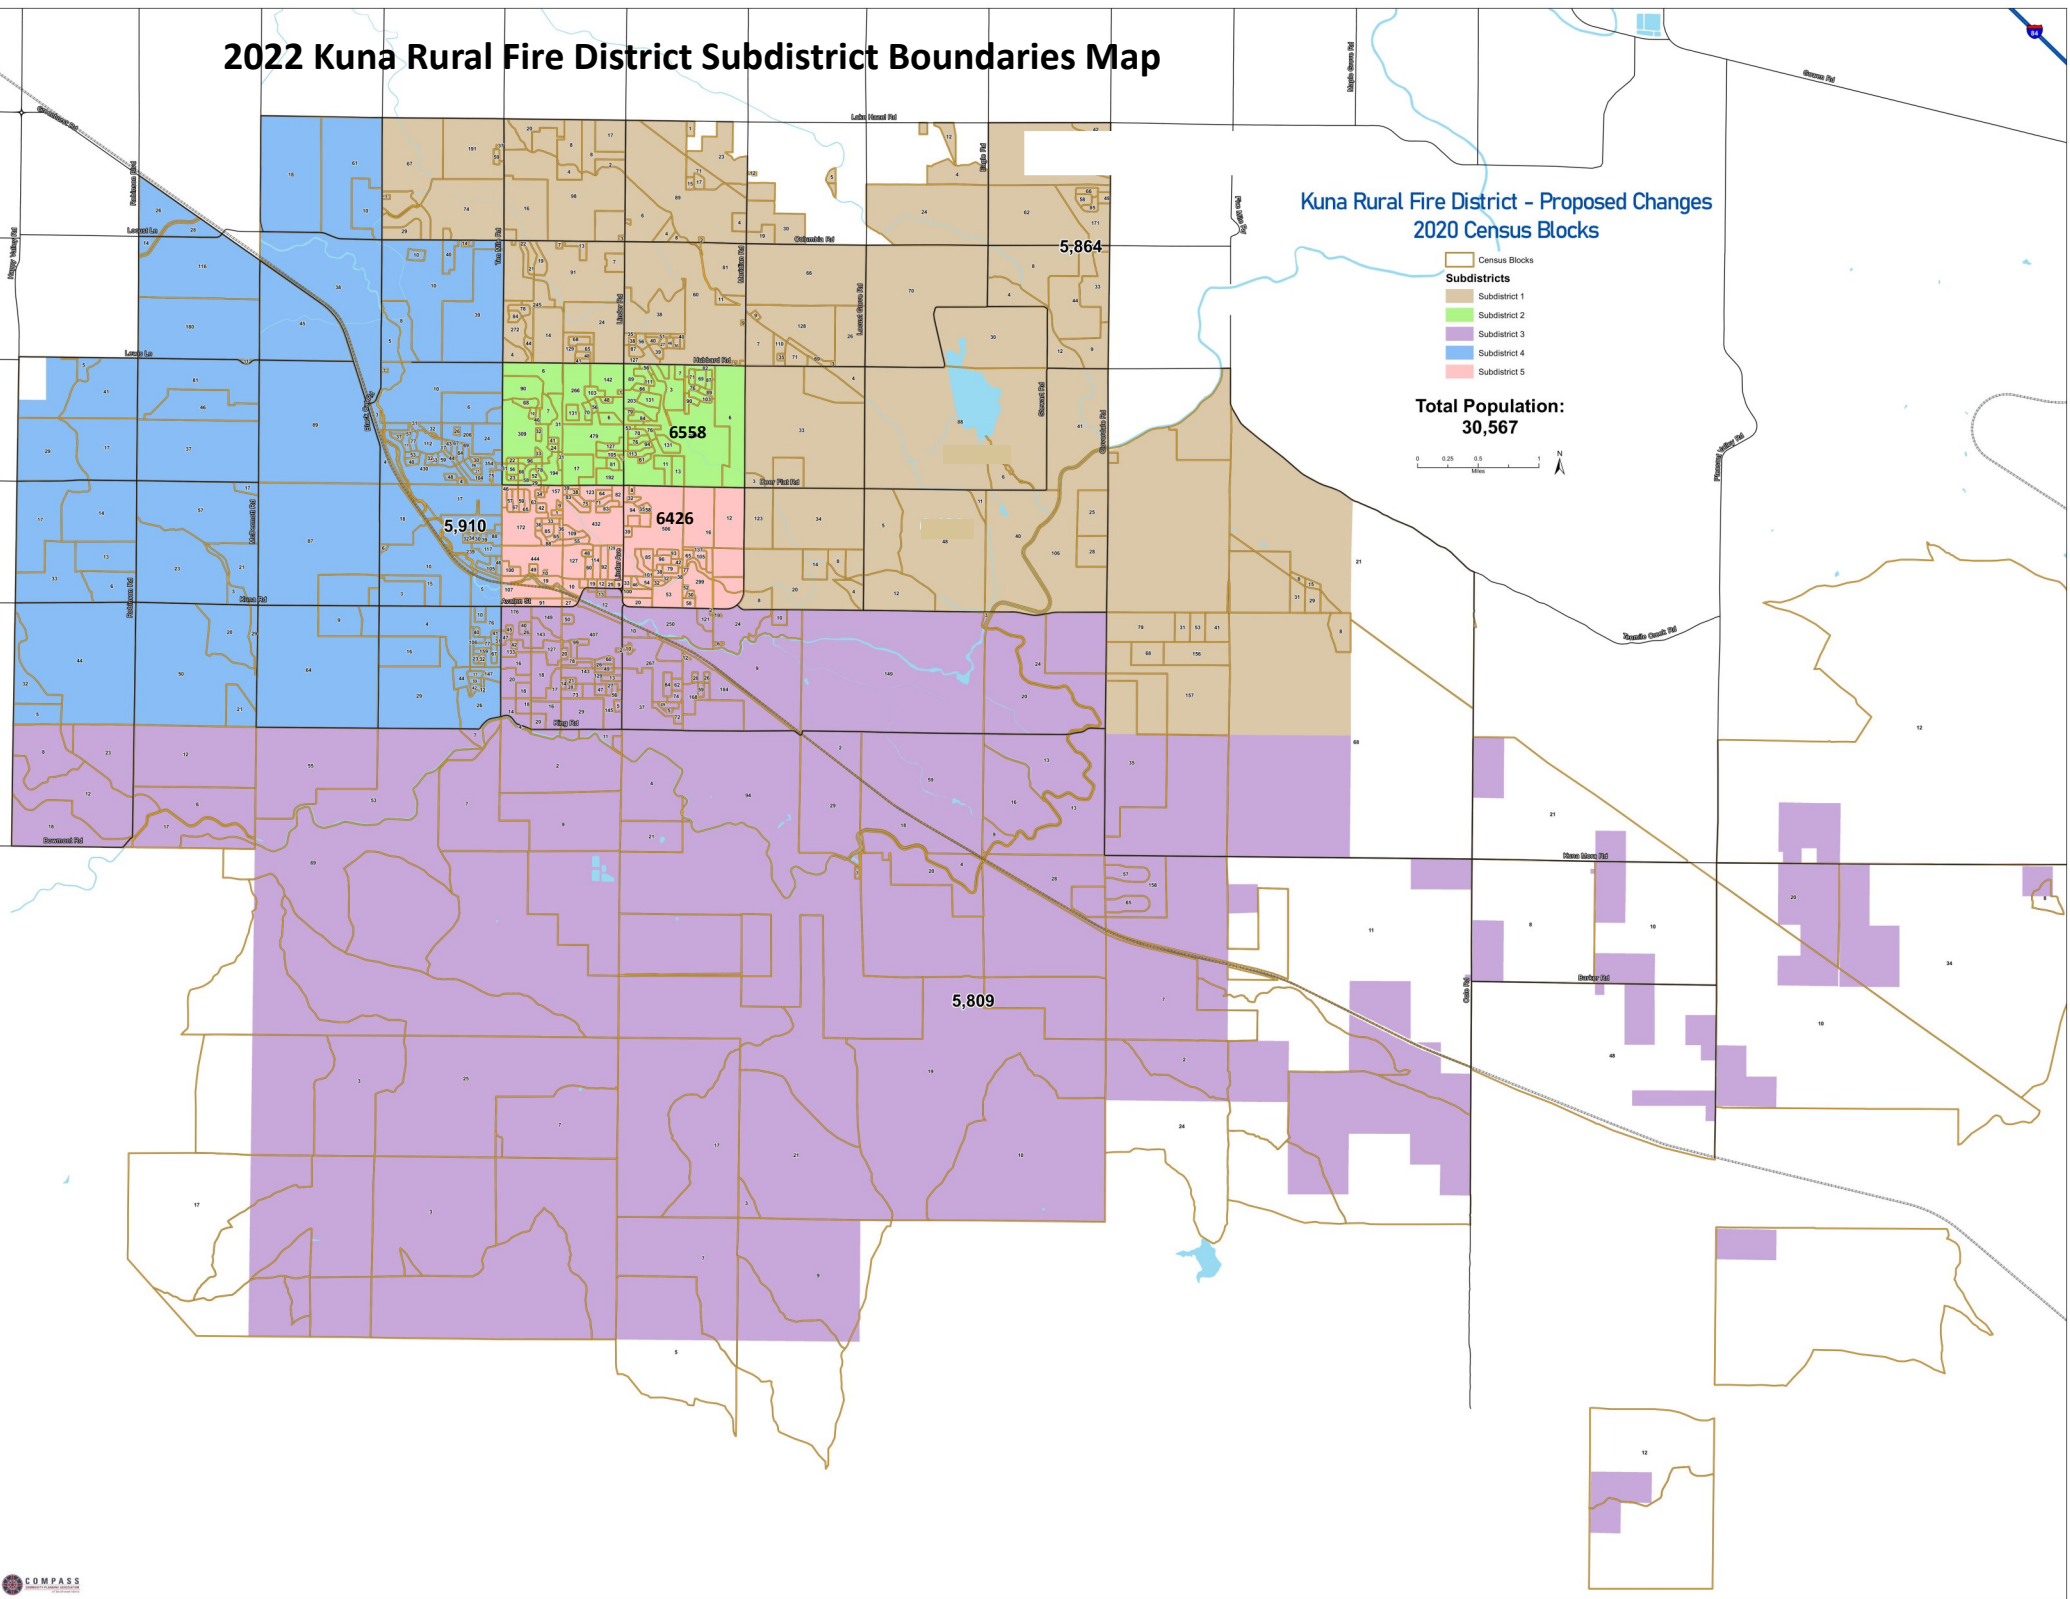

# 2022 Kuna Rural Fire District Subdistrict Boundaries Map

## Kuna Rural Fire District - Proposed Changes 2020 Census Blocks

- Census Blocks
- Subdistricts
- Subdistrict 1
- Subdistrict 2
- Subdistrict 3
- Subdistrict 4
- Subdistrict 5

Total Population:  
30,567